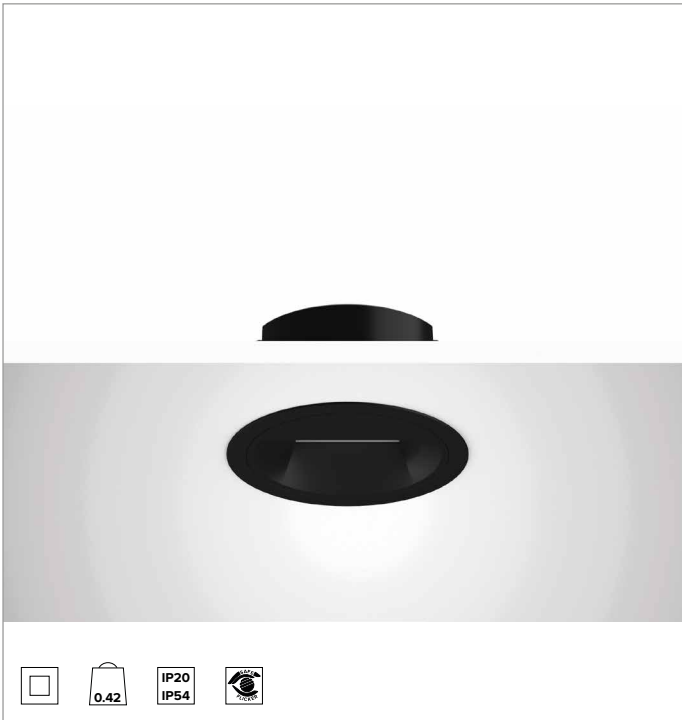

1T8443EL | CTEVO WALL WASHER 105

Recessed LED Downlight in a trim version

		3500K	H(m)	D1(m)	D2(m)	E _{max} (lx)
		Ra90	43°	76°		
Fixture Power	18W	1	0.86	1.66	1009	
Source Flux	2141lm	2	1.72	3.31	252	
Fixture Flux	1211lm	3	2.58	4.97	112	
Efficacy	67lm/W	4	3.44	6.62	63	
TS1395	I _{max} =540cd/klm	I _{max}	1156cd	5	4.30	8.28 40

CCT nominal: 3500K

Lifetime (L80/B10): >50000h tq +25°C

ILLUMINOTECHNICAL CHARACTERISTICS

WW Optic: a highly reflective pre-anodised aluminium asymmetric reflector, a holographic acrylic diffuser screen and thermoplastic load-bearing elements.

Optic: WALL WASHER

Optical efficiency: 57%

Fixture flux: 1211lm

Luminous efficacy: 67lm/W

Photobiological safety: Compliant with RG1 low risk group

MECHANICAL CHARACTERISTICS

Die-cast black painted anodised aluminium heat sink. Black thermoplastic material structure and a black painted cut-off front. Silicone sealing kit for water and dust protection. Trim version with an integrated black ring.

Colour and finish: Deep black

Weight: 0.415Kg

Version: TRIM

Degree of protection: IP20 for recessed part

Degree of protection: IP54 for exposed part

ELECTRICAL CHARACTERISTICS

Integrated electronic ON-OFF driver.